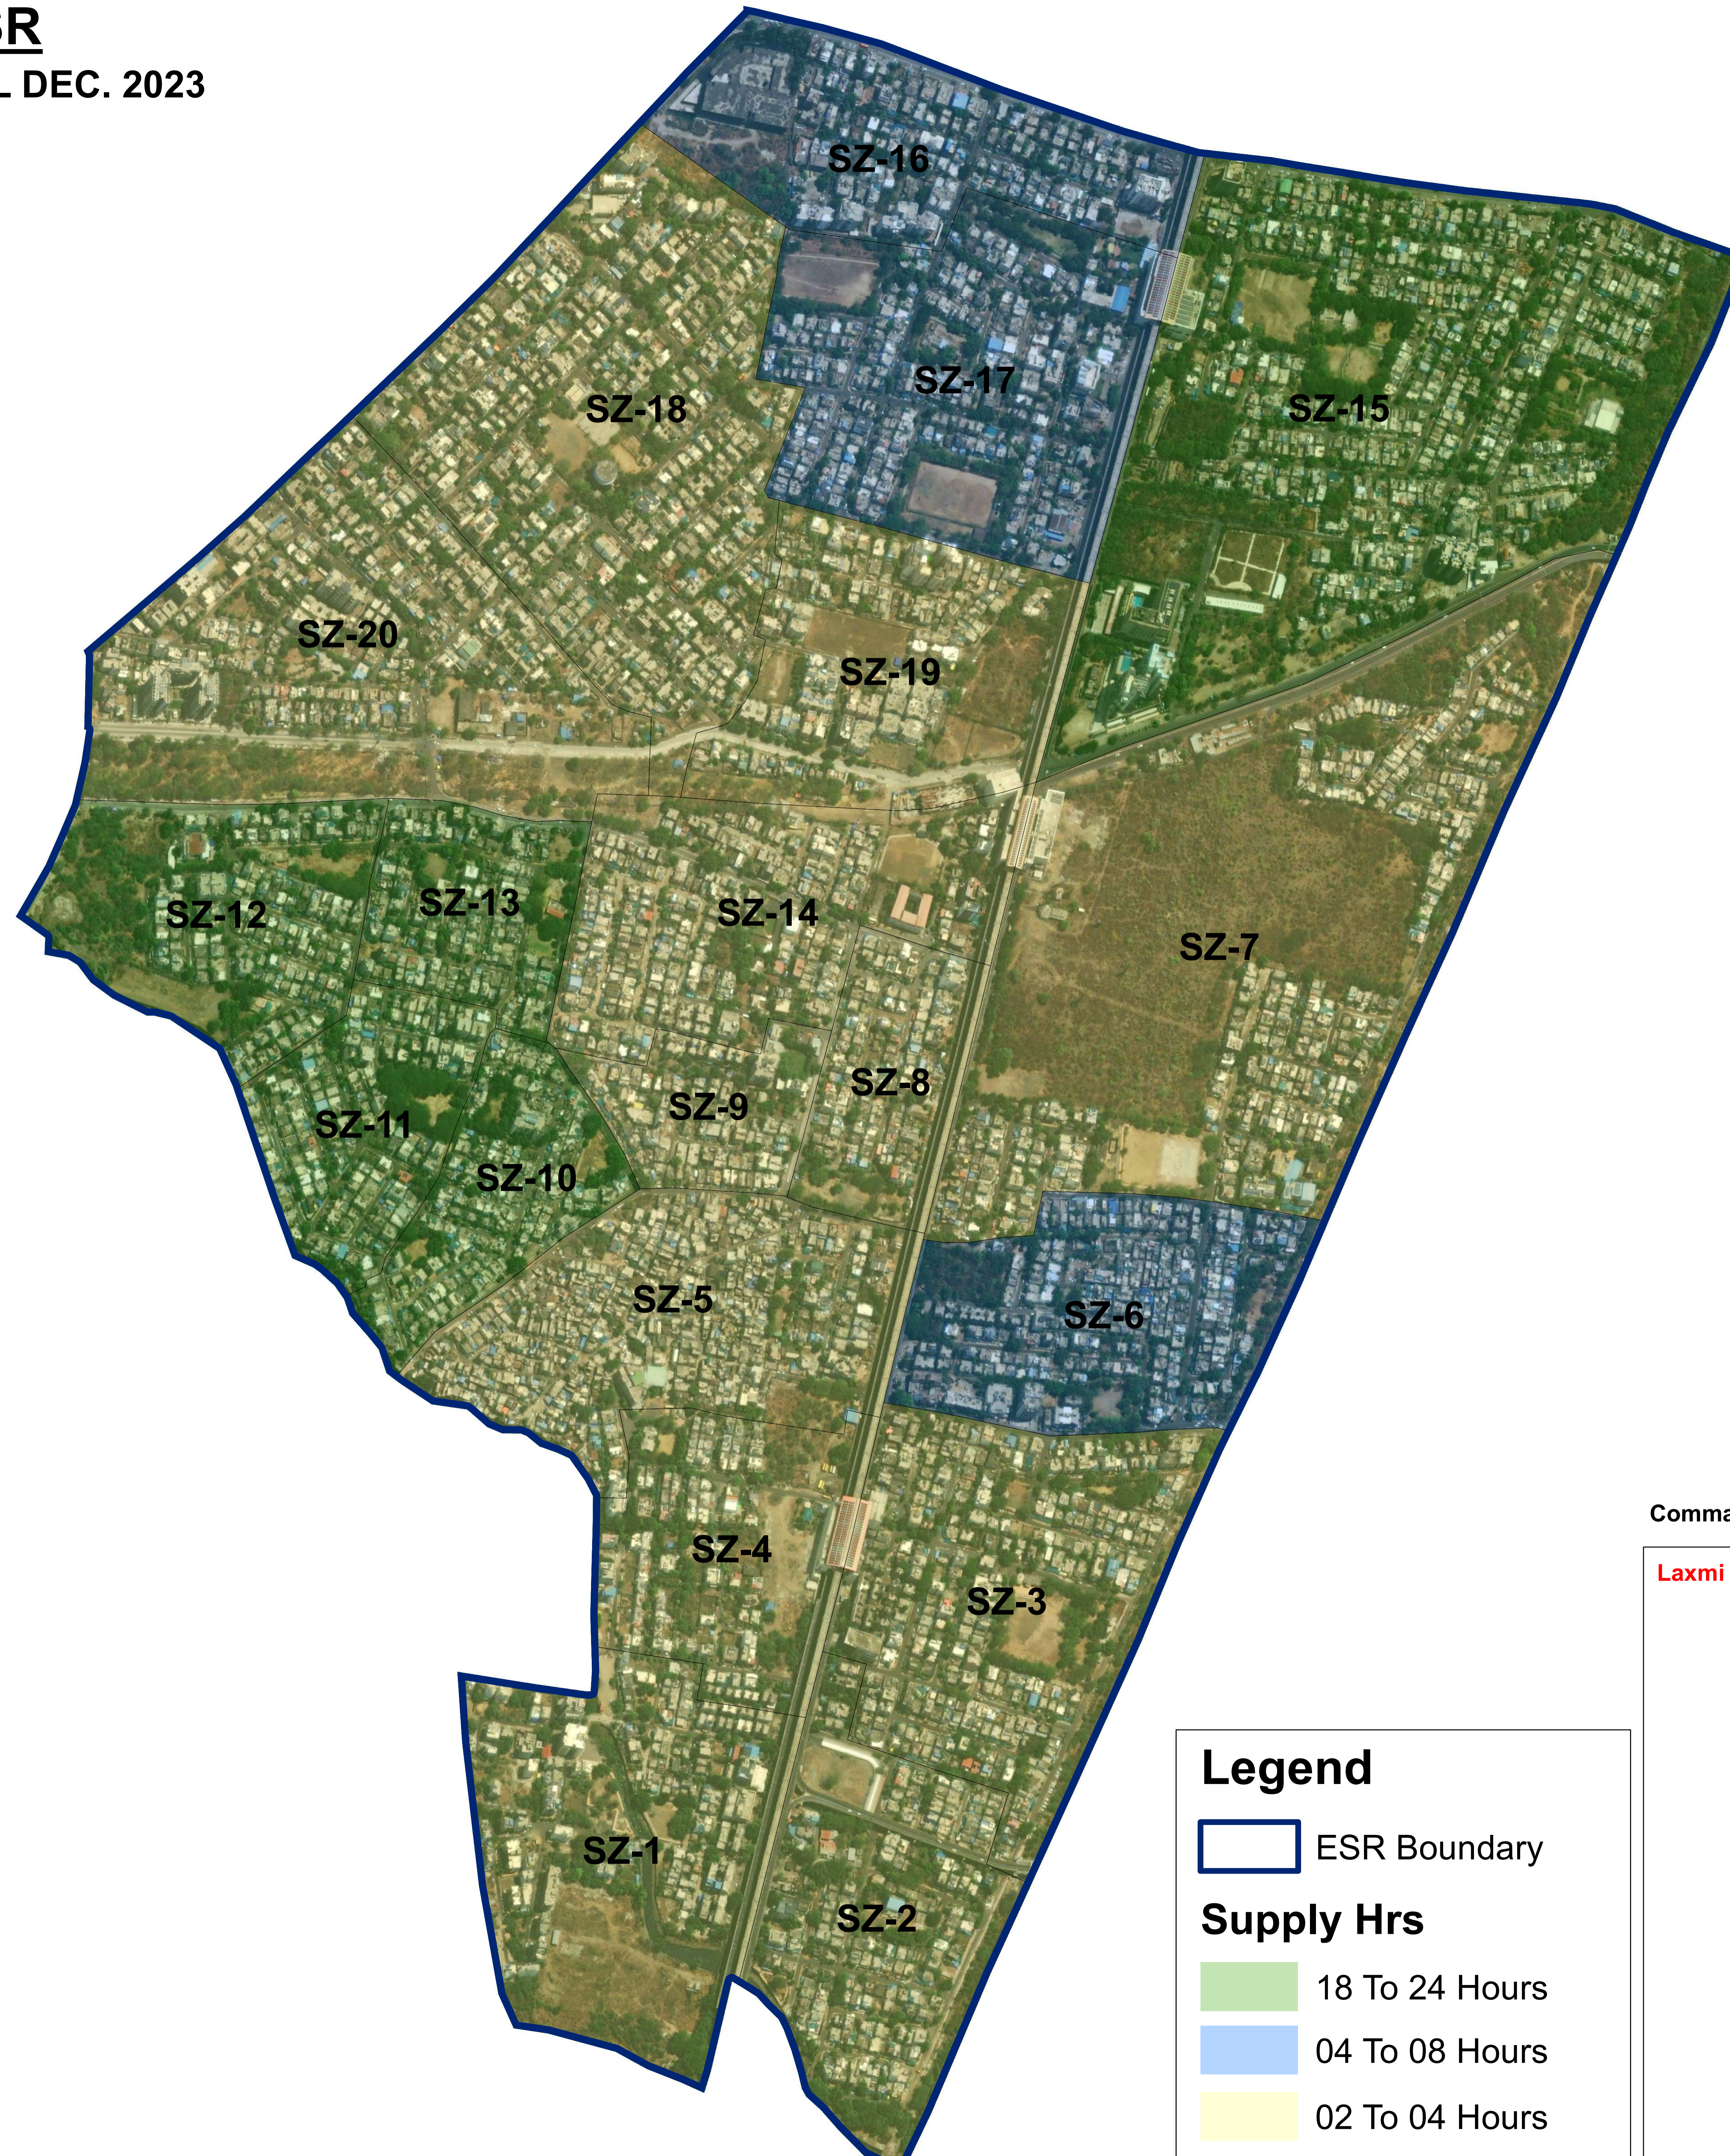

KHAMLA ESR

ESTIMATED SUPPLY : TILL DEC. 2023

Legend

- ESR Boundary
- Supply Hrs**
 - 18 To 24 Hours
 - 04 To 08 Hours
 - 02 To 04 Hours